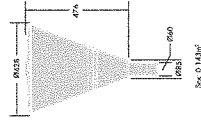

Applications

- Car Parks
- Building surrounds
- Private gardens
- Residential areas

Lamp Information

- Life time 50.000 Hours @L80 to 25°C
- 2315lm (37W)
- 63lm/W
- Colour Temperature 4000K
- CRI 70

Overview

Installation/Mounting

Suitable for posttop mounting on a 60mm diameter
 spigot, length 65mm. Recommended height : 3 to 4m.
 Access to optical bloc via a screw under the diffuser.

Specification

To specify state:
 simple design post top IP68 LED lantern with anti-glare
 optic. Die-cast aluminium base and canopy, powderlaced
 coated grey (RAL 9006).
 As Thom Nella LED