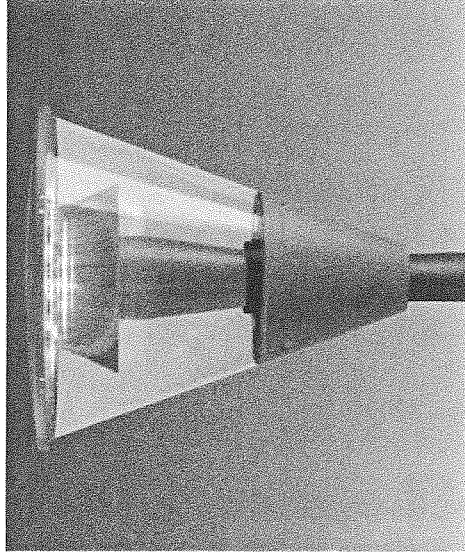

Nella LED

Standards
 EN 1800 TCS IP68
 Lamps
 4000lm
 CE

Glare free and efficient decorative post top LED lantern

- New anti-glare optic for optimal comfort
- Great light efficiency (>60lm/W) to optimise energy savings
- Quick payback for cost-focused projects
- Minimalist design for easy integration into the landscape

Applications

- Car Parks
- Building surrounds
- Private gardens
- Residential areas

Lamp Information

- Life time 50.000 Hours @L80 to 25°C
- 2315lm (37W)
- 63lm/W
- Colour Temperature 4000K
- CRI 70

Overview

Ordering Guide

Supplied complete with LEDs

Description	Qty (kg)	EAN Code
NELLA LED 37W 4000K	4.8	962627243
NELLA NELLA BARBOUT 0990/601 L65		962656221

Materials/Finish

Base and canopy: die-cast aluminium powderlaced coated
 empty silver grey (RAL 9006)
 Diffuser: UV stabilised polycarbonate
 Reflector: metallised polycarbonate
 Conical cable cover: grey polycarbonate

Installation/Mounting

Suitable for posttop mounting on a 60mm diameter
 spigot, length 65mm. Recommended height : 3 to 4m.
 Access to optical bloc via a screw under the diffuser.

Specification

To specify state:
 simple design post top IP68 LED lantern with anti-glare
 optic. Die-cast aluminium base and canopy, powderlaced
 coated grey (RAL 9006).
 As Thom Nella LED